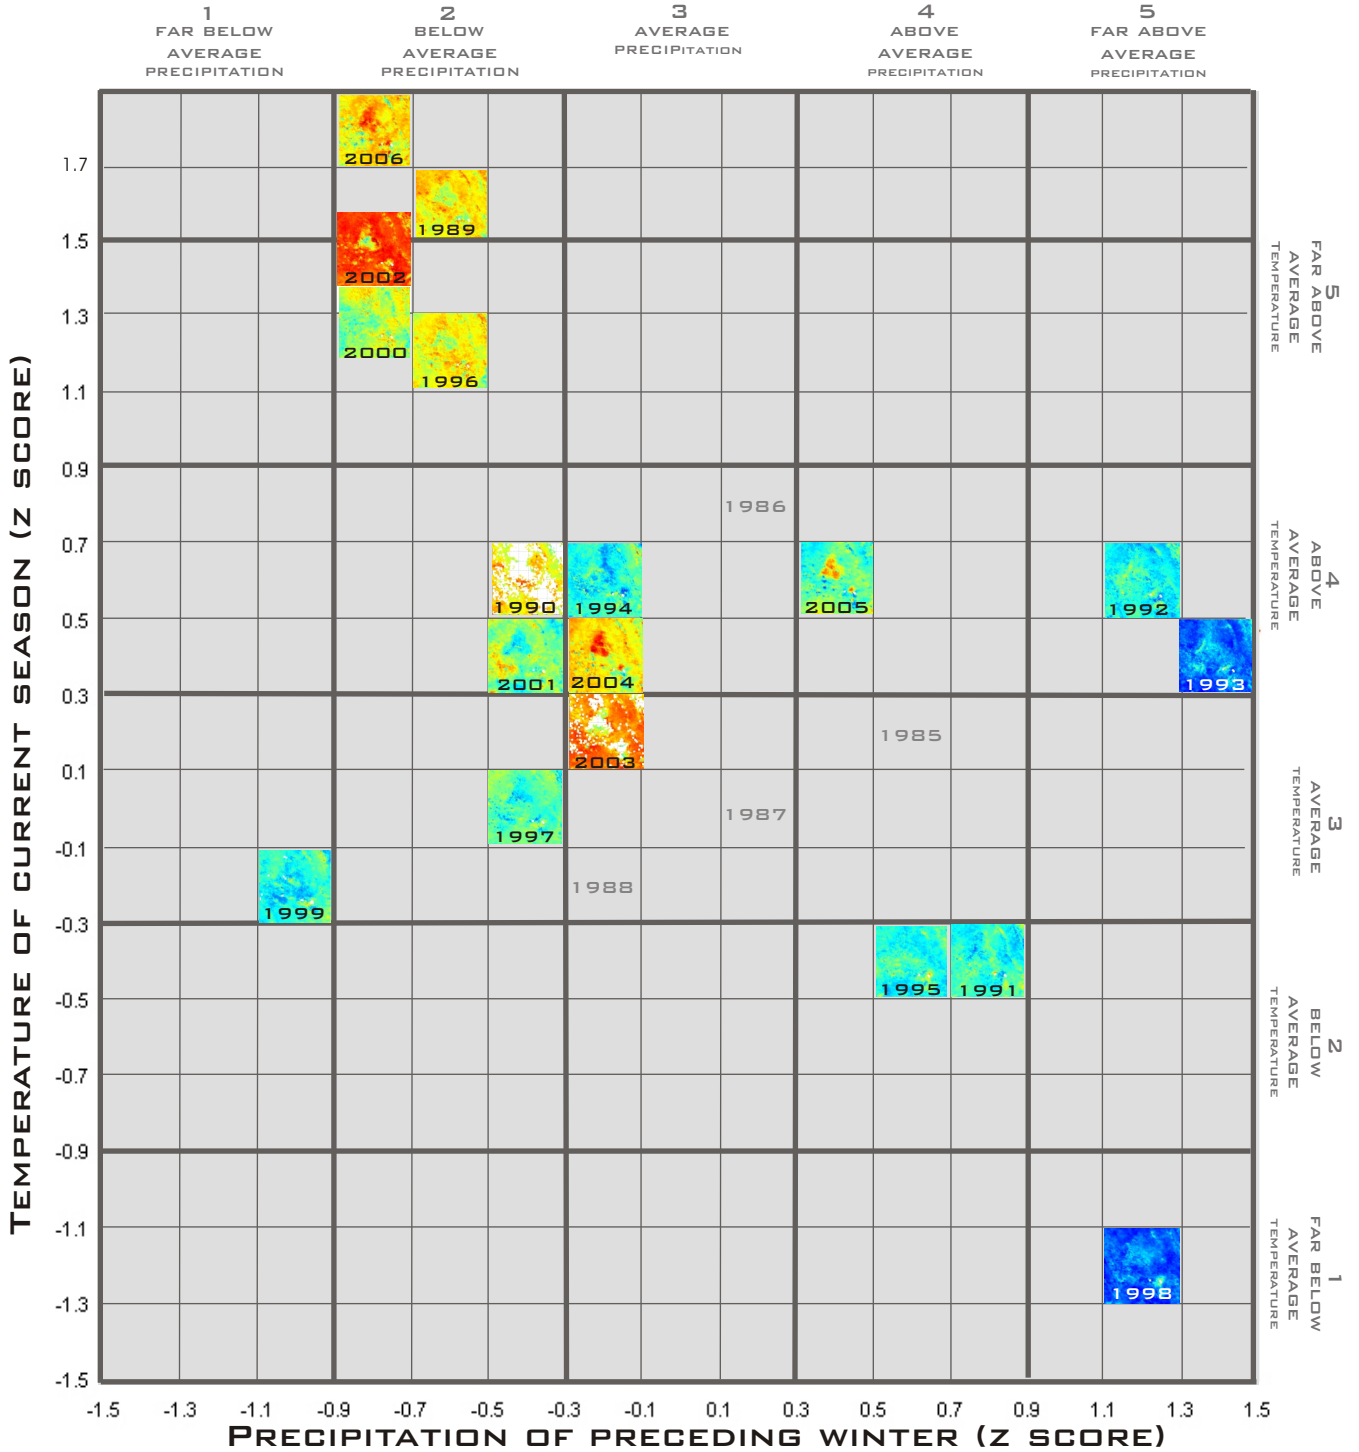

CATALINA FMS/CLIMATE GRID

UPDATED 1/3/07

FUEL MOISTURE STRESS (FMS): 1989 TO 2006

LOW FMS  HIGH FMS

TEMPERATURE CLIMATOLOGY: 1959-2002

PRECIPITATION CLIMATOLOGY: 1985-2002

NOTE:

- WHITE PIXELS INDICATE NONDATA (LARGE REGIONS OF 1990 AND 2003 ARE NONDATA).
- 1990, 1999 AND 2003 SHOW APPROXIMATED FIRE SEASONS TRUNCATED DUE TO GAPS IN SATELLITE IMAGERY.
- 2000 AND 2002 SHARE THE SAME GRID CELL.