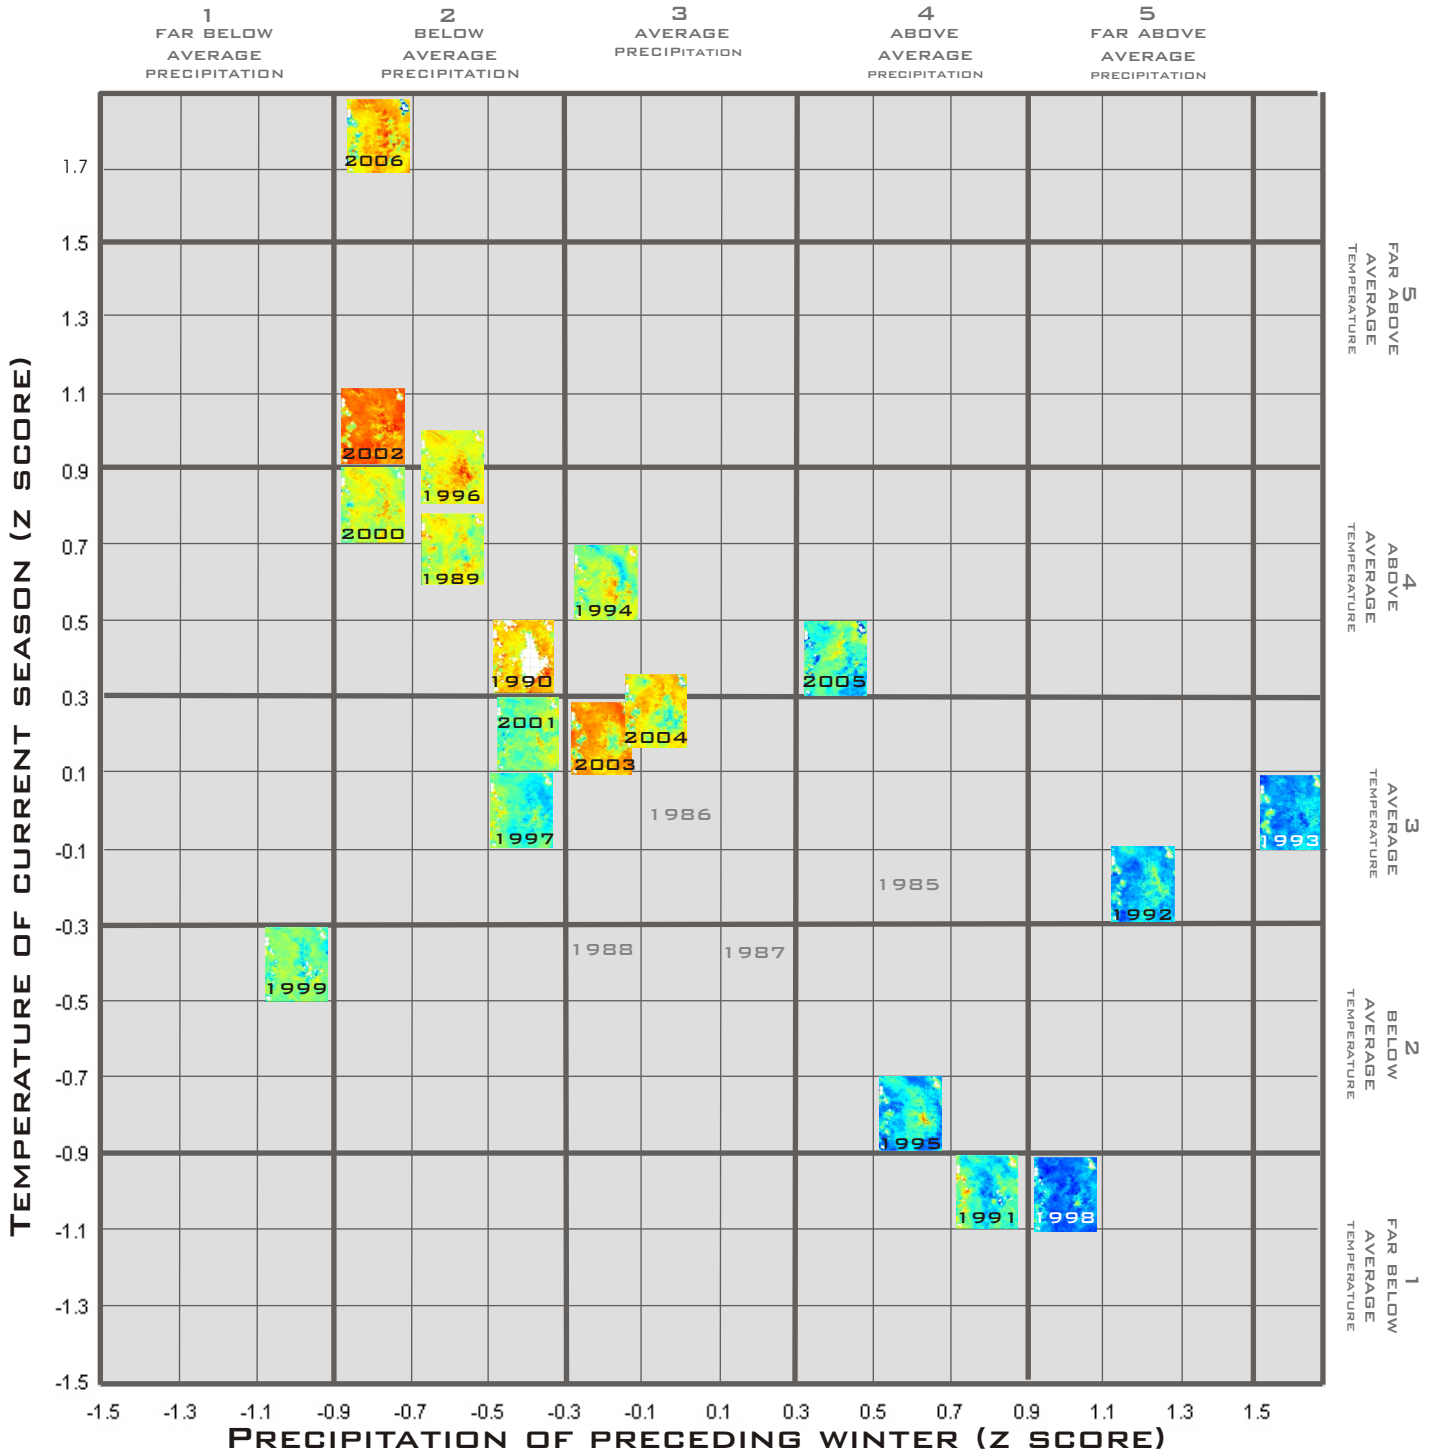

# CHIRICAHUA FMS/CLIMATE GRID

UPDATED 1/3/07

FUEL MOISTURE STRESS (FMS): 1989 TO 2006

LOW FMS  HIGH FMS

TEMPERATURE CLIMATOLOGY: 1981-2002

PRECIPITATION CLIMATOLOGY: 1969-2002

**NOTE:**

- WHITE PIXELS INDICATE NONDATA (LARGE REGIONS OF 1990 AND 2003 ARE NONDATA).
- 1990, 1999 AND 2003 SHOW APPROXIMATED FIRE SEASONS TRUNCATED DUE TO GAPS IN SATELLITE IMAGERY.
- 2000 AND 2002 SHARE THE SAME GRID CELL.