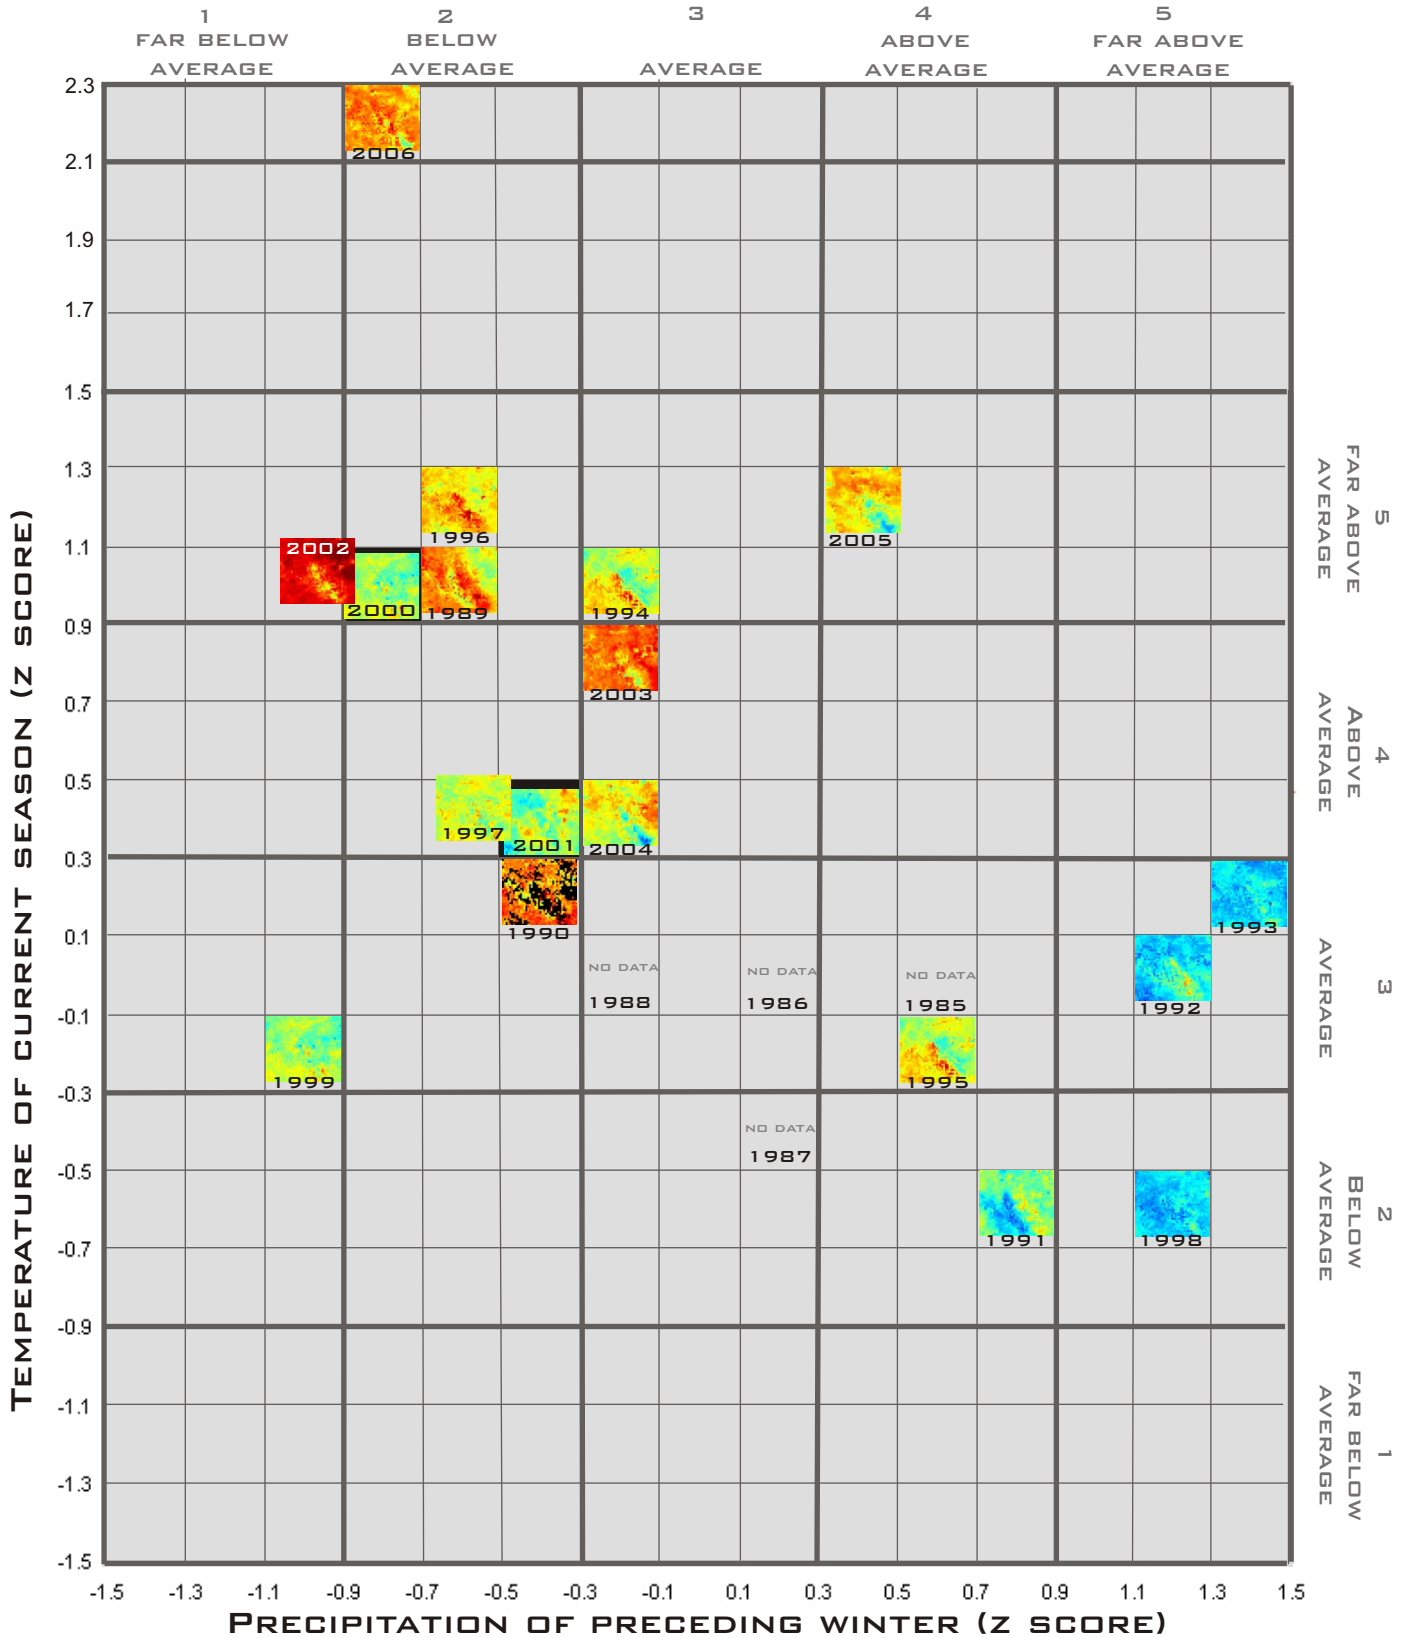

HUACHUCA FMS/CLIMATE GRID

FUEL MOISTURE STRESS (FMS): 1989 TO 2006
 HIGH FMS  LOW FMS

TEMPERATURE CLIMATOLOGY: 1959-2003
 PRECIPITATION CLIMATOLOGY: 1985-2002

NOTES:

- BLACK PIXELS INDICATE NONDATA.
- 1991 AND 1999, 2002 ARE APPROXIMATED IMAGES.
- 1997 AND 2001 SHARE THE SAME GRID CELL.
- 2000 AND 2002 SHARE THE SAME GRID CELL.

CHRONOLOGICAL SEQUENCE:

1989 1990 1991 1992 1993 1994 1995 1996 1997 1998 1999 2000 2001 2002 2003 2004 2005 2006