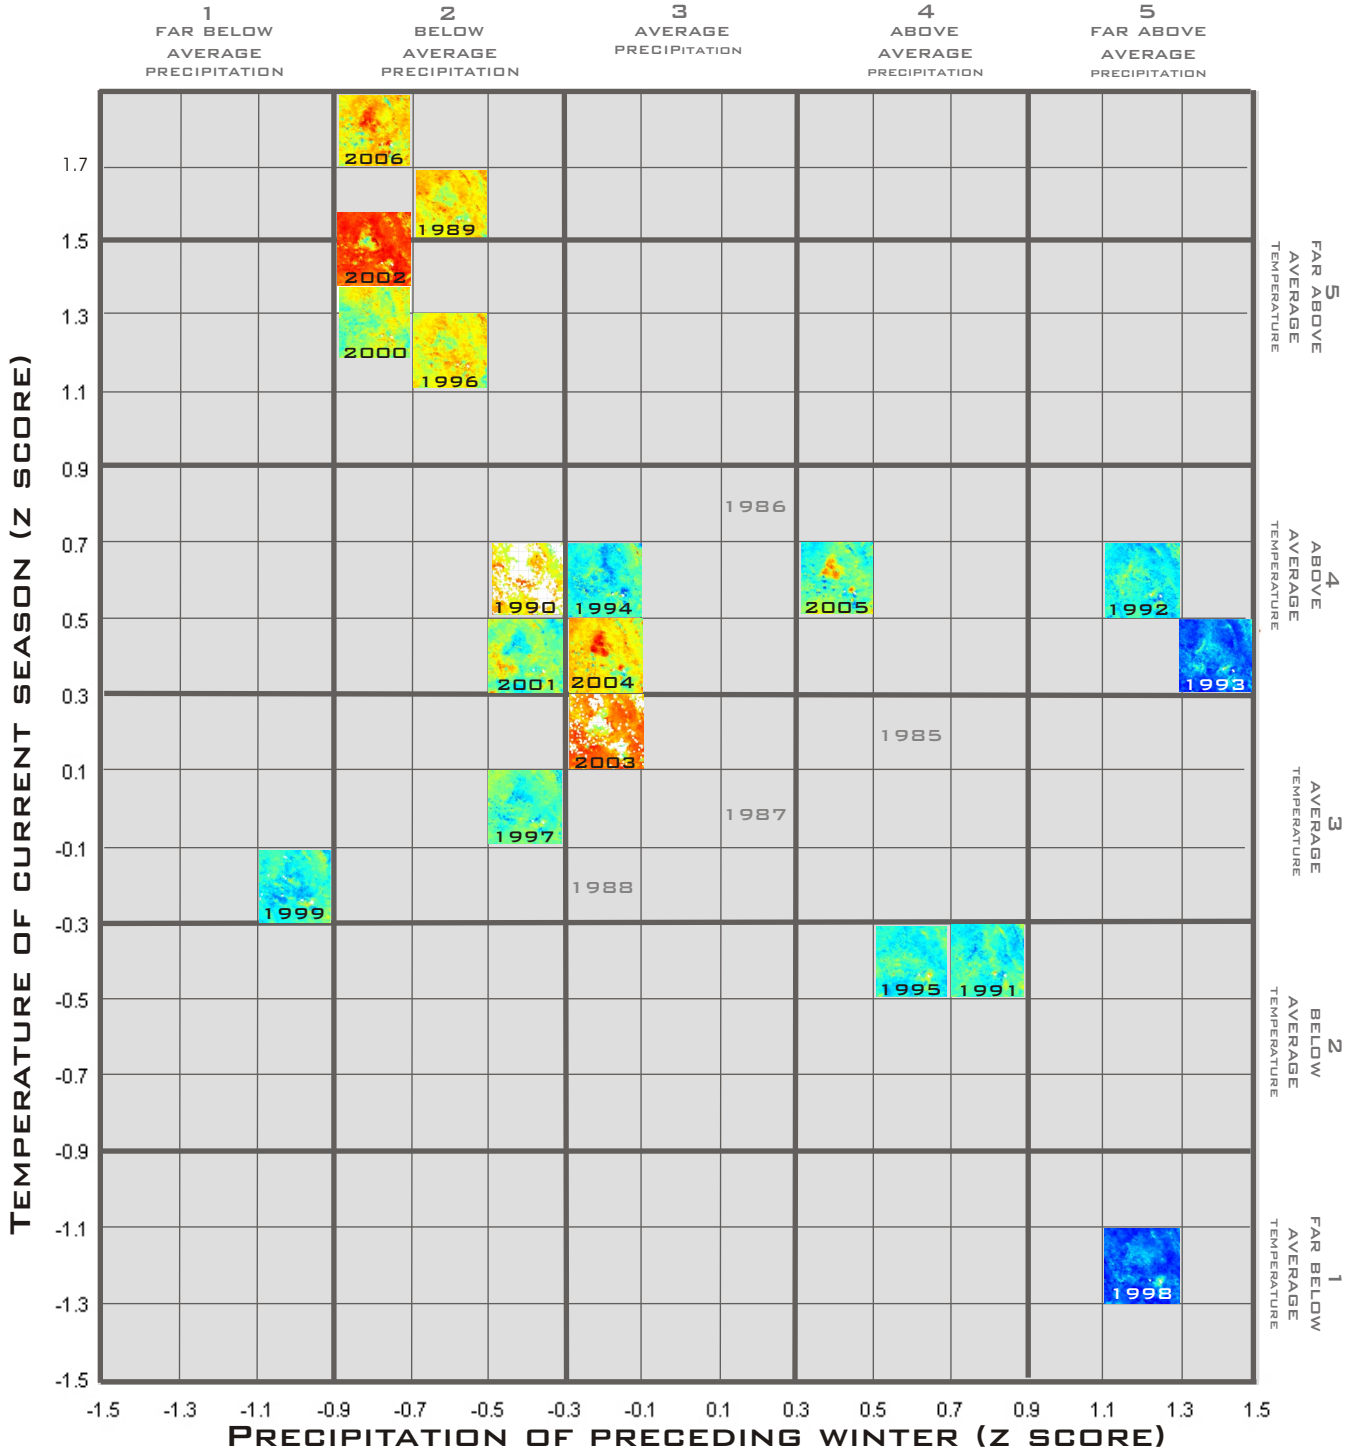

# CATALINA FMS/CLIMATE GRID

UPDATED 1/3/07

FUEL MOISTURE STRESS (FMS): 1989 TO 2006

LOW FMS  HIGH FMS

TEMPERATURE CLIMATOLOGY: 1959-2002

PRECIPITATION CLIMATOLOGY: 1985-2002

- NOTE:**
- WHITE PIXELS INDICATE NONDATA (LARGE REGIONS OF 1990 AND 2003 ARE NONDATA).
  - 1990, 1999 AND 2003 SHOW APPROXIMATED FIRE SEASONS TRUNCATED DUE TO GAPS IN SATELLITE IMAGERY.
  - 2000 AND 2002 SHARE THE SAME GRID CELL.